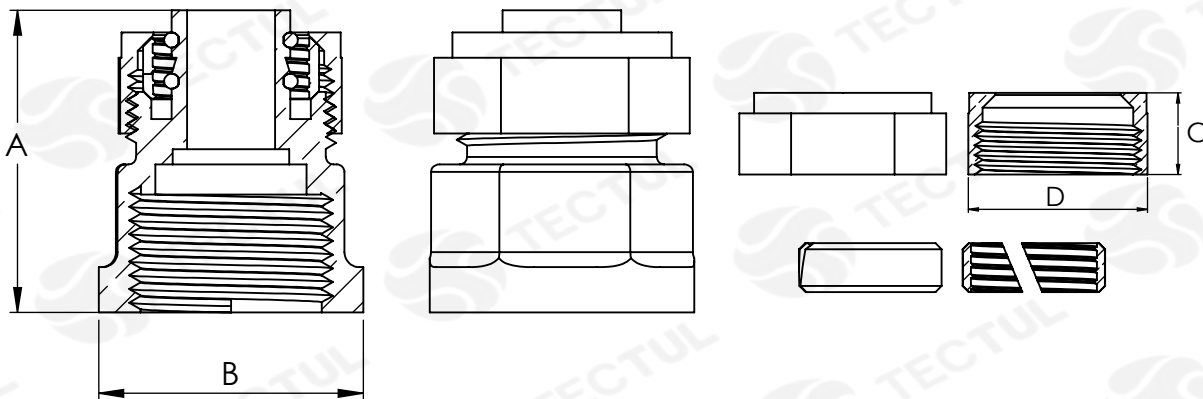

TECNICAL DATA					
MEASURE	HEIGHT [mm] (A)	WIDTH [mm] (B)	NUT DIAMETER [mm] (D)	NUT HEIGHT [mm] (C)	WEIGHT [g]
1216 X 1/2"	37,30*	26,00*	23,30*	14,00*	66*
1418 X 1/2"	38,00*	22,00*	27,10*	14,00*	80*
1620 X 1/2"	38,30*	34,00*	28,90*	14,00*	89*
1620 X 3/4"	38,30*	27,20*	28,90*	14,00*	100*
2025 X 1"	41,00*	40,30*	35,10*	15,20*	165*

* Reference photos and measurements, subject to change without prior notice from the supplier or manufacturer.

MATERIALS
Pe Al Pe accessories are manufactured in Bronze / Brass. Your packaging They are made of NBR

PHYSICAL CHARACTERISTICS
Its material offers long durability and high resistance to aggressive gas elements. They are the best option for rush internal gas

DIMENSIONAL CHARACTERISTICS
Accessories are manufactured and certified under the Australian standard AS 4176.8-2010